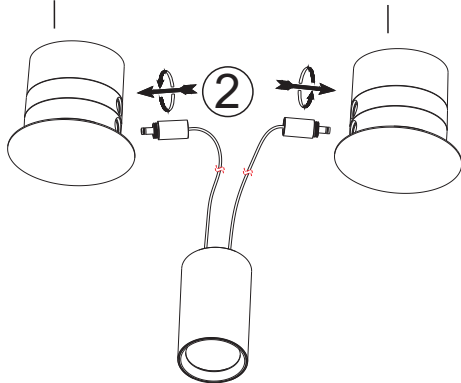

Please read instructions before commencing installation and retain for future reference.

SPECIFICATIONS:

- **Fitting:** ALUMINUM
- **Lamp type:** 5W LED PENDANT LIGHT
Lamps and gears excluded unless otherwise specified
- **Ingress Protection:** IP20. Protection against entry of solid objects greater than 12mm in diameter.
- **Quality/Corrosive rating:** QC21: Burning period: 12hrs/24hr cycle. Commercial use, indoor mainly - painted or plated metals. Not for use in corrosive environments.

INSTALLATION INSTRUCTIONS:

⚠ Electrical products can cause death, injury, or damage to property. Installation of this product must be carried out by a qualified electrician.

3W LED CONNECTED PART 3W LED CONNECTED PART

- Ensure mains supply is switched off.
- Insert masonry plugs into mounting surface.
- Fit mounting bracket onto mounting surface with self-tapping screws.
- Connect main supply wires to terminal block making sure all connections are tight.
- Fit ceiling cup onto mounting bracket with screws.
- Reconnect power.