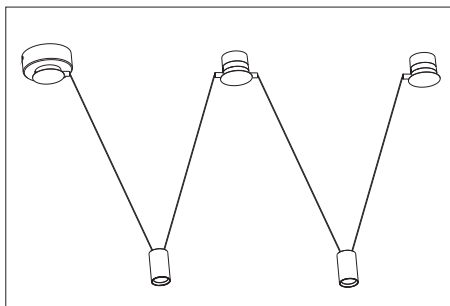

Please read instructions before commencing installation and retain for future reference.

SPECIFICATIONS:

- **Fitting:** ALUMINUM
- **Lamp type:** 5W LED PENDANT LIGHT
Lamps and gears excluded unless otherwise specified
- **Ingress Protection:** IP20. Protection against entry of solid objects greater than 12mm in diameter.
- **Quality/Corrosive rating:** QC21: Burning period: 12hrs/24hr cycle. Commercial use, indoor mainly - painted or plated metals. Not for use in corrosive environments.

INSTALLATION INSTRUCTIONS:

⚠ Electrical products can cause death, injury, or damage to property. Installation of this product must be carried out by a qualified electrician.

3W LED CONNECTED PART 3W LED CONNECTED PART