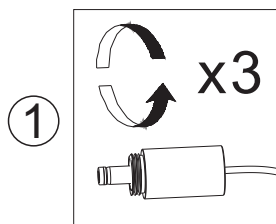

Please read instructions before commencing installation and retain for future reference.

SPECIFICATIONS:

- **Fitting:** ALUMINUM
- **Lamp type:** 5W LED PENDANT LIGHT
Lamps and gears excluded unless otherwise specified
- **Ingress Protection:** IP20. Protection against entry of solid objects greater than 12mm in diameter.
- **Quality/Corrosive rating:** QC21: Burning period: 12hrs/24hr cycle. Commercial use, indoor mainly - painted or plated metals. Not for use in corrosive environments.

INSTALLATION INSTRUCTIONS:

⚠ Electrical products can cause death, injury, or damage to property. Installation of this product must be carried out by a qualified electrician.

3W LED CONNECTED PART 3W LED CONNECTED PART

- Ensure mains supply is switched off.
- Insert masonry plugs into mounting surface.
- Fit mounting bracket onto mounting surface with self-tapping screws.
- Connect main supply wires to terminal block making sure all connections are tight.
- Fit ceiling cup onto mounting bracket with screws.
- Reconnect power.