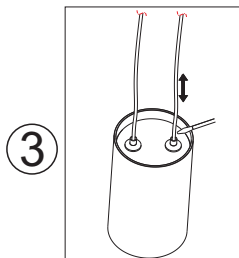

Please read instructions before commencing installation and retain for future reference.

SPECIFICATIONS:

- **Fitting:** ALUMINUM
- **Lamp type:** 5W LED PENDANT LIGHT
Lamps and gears excluded unless otherwise specified
- **Ingress Protection:** IP20. Protection against entry of solid objects greater than 12mm in diameter.
- **Quality/Corrosive rating:** QC21: Burning period: 12hrs/24hr cycle. Commercial use, indoor mainly - painted or plated metals. Not for use in corrosive environments.

INSTALLATION INSTRUCTIONS:

⚠ Electrical products can cause death, injury, or damage to property. Installation of this product must be carried out by a qualified electrician.

3W LED CONNECTED PART 3W LED CONNECTED PART