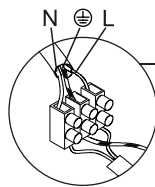

INDOOR CEILING LIGHT

23224

Please read instructions before commencing installation and retain for future reference.

SPECIFICATIONS

- **Material:** Aluminium
- **Light Source:** 1x GU10 LED 15W MAX
- **Ingress Protection:** IP20 Protection against entry of solid objects greater than 12mm in diameter.

INSTALLATION INSTRUCTIONS

Electrical products can cause death, injury, or property damage. Maintenance and installation should only be carried out by a professional electrician.

- Ensure the main supply is switched off before connecting to electricity.

Connecting the Terminal Block

Connect main supply (**brown** - Live, **blue** - Neutral) into terminal block making sure all connections are tight.

WARNING

Make sure that the products are installed properly before connecting to electricity.
Do not cover the luminaire.
Do not exceed the maximum wattage rating of the lamp.
If the light source is contained in this luminaire (integrated LED), it shall only be replaced by the manufacturer, his service agent, or a similarly qualified person.