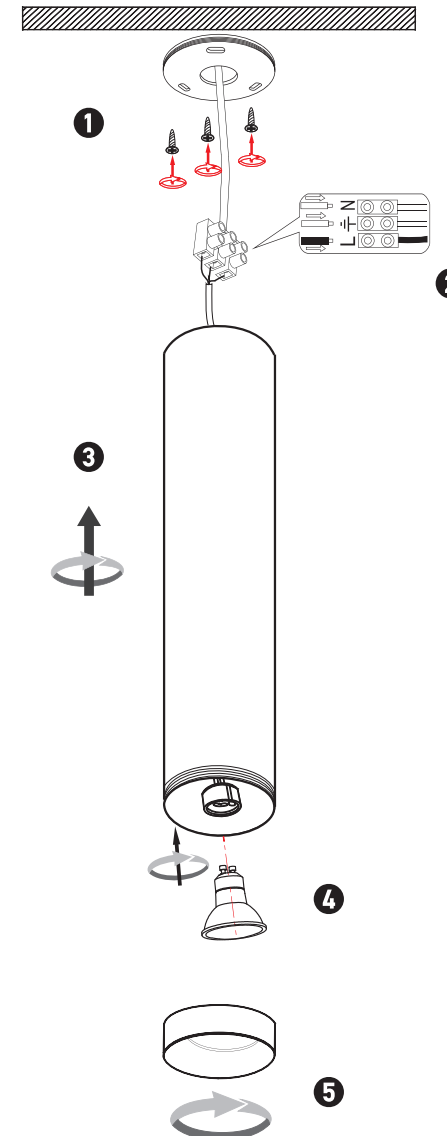

INDOOR CEILING LIGHT

23224

Please read instructions before commencing installation and retain for future reference.

SPECIFICATIONS

- **Material:** Aluminium
- **Light Source:** 1x GU10 LED 15W MAX
- **Ingress Protection:** IP20 Protection against entry of solid objects greater than 12mm in diameter.

INSTALLATION INSTRUCTIONS

Electrical products can cause death, injury, or property damage. Maintenance and installation should only be carried out by a professional electrician.

- Ensure the main supply is switched off before connecting to electricity.

Connecting the Terminal Block

Connect main supply (**brown** - Live, **blue** - Neutral) into terminal block making sure all connections are tight.

WARNING

Make sure that the products are installed properly before connecting to electricity.
Do not cover the luminaire.
Do not exceed the maximum wattage rating of the lamp.
If the light source is contained in this luminaire (integrated LED), it shall only be replaced by the manufacturer, his service agent, or a similarly qualified person.